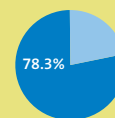

ELC Student Admit Rate 98.1%
California Residents 97.1%
(% of admits)

AVERAGES

High School GPA 3.61
ACT Composite Score 24
SAT Critical Reading 541
SAT Mathematics 576
SAT Writing 549

The freshman profile reports only readily available data on the academic qualifications of applicants. It does not reflect other academic accomplishments and/or personal achievements considered in admissions decisions. To read a detailed description of how UC Riverside considers the selection factors in admitting students, visit www.My.UCR.edu/admissions/paths.aspx.